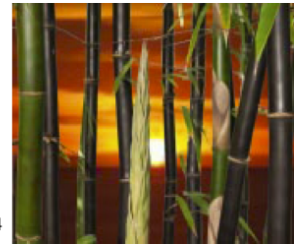

Hours: Please call for appt
 Accepted Payment Types: PayPal, Cash, Check

Size	Description	Price
Bambusa chungii, Tropical Blue Bamboo		
7G / 14"		\$65.00 each
25G / 21"		\$250.00 each
Field Grown		Call
Bambusa dolichomerithalla 'Green stripe-stem', Green stripe-stem bamboo		
15G / 17"		Call
Bambusa eutuldoides 'Viridivittata', Asian Lemon Bamboo		
7G / 14"		\$70.00 each
15G / 17"		\$125.00 each
Field Grown		Call
Bambusa glaucophylla, Malay Dwarf Variegated Bamboo		
25G / 21"		Call
Bambusa lako, Timor Black Bamboo		
3G / 10"		\$30.00 each
15G / 17"		\$125.00 each
25G / 21"		\$230.00 each
Field Grown	Florida Fancy, Full / Low Branched, Grade #1	Call
Bambusa malingensis, Maling Bamboo, Seabreeze Bamboo		
3G / 10"		Call
15G / 17"		\$110.00 each
Field Grown		Call
Bambusa textilis 'Gracilis', Graceful Bamboo, Weaver's Bamboo		
3G / 10"		Call
7G / 14"	Full / Low Branched	Call
15G / 17"	Full / Low Branched	Call
25G / 21"		\$160.00 each

Field Grown	Call
Bambusa textilis 'Mutabilis', Emerald Bamboo	
25G / 21"	\$135.00 each
Bambusa textilis fusca, Graceful Bamboo, Weaver's Bamboo	
Field Grown	Call
Bambusa vulgaris 'Vittata', Golden Hawaiian Stripe Bamboo	
3G / 10"	\$9.00 each
Bambusa vulgaris 'Wamin', Dwarf Buddha Belly Bamboo	
3G / 10"	\$14.00 each
7G / 14"	\$27.00 each
15G / 17"	\$50.00 each
25G / 21"	\$95.00 each
Field Grown	Call
Dendrocalamus asper 'Hitam', Hitam Bamboo	
25G / 21"	Call
Dendrocalamus minor amoenus, Angel Mist Bamboo	
25G / 21"	\$200.00 each
Field Grown	Call
Field Grown	Call
Dimocarpus longan 'Kohala', Longan (Edible)	
3G / 10"	\$15.00 each
Gigantochloa atrovioacea, Tropical Black Bamboo	
Field Grown	Call
Phyllostachys aurea, Golden Bamboo	
7G / 14"	\$70.00 each
25G / 21"	\$100.00 each
Phyllostachys nigra, Black Bamboo	
25G / 21"	\$125.00 each
Schizostachyum Brachycladum ???Yellow???, Sacred Bali Bamboo	
Field Grown	Call
Thyrsostachys siamensis, Affinity Bamboo, Monastery Bamboo	
7G / 14"	\$60.00 each
Field Grown	Call