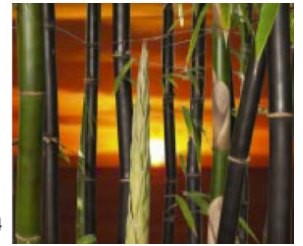

22095 SW 182 Ave  
 Miami, FL 33170  
 Ph: 786-877-5264

Hours: Please call for appt  
 Accepted Payment Types: PayPal, Cash, Check

Size	Description	Price
<b>Bambusa chungii, Tropical Blue Bamboo</b>		
7G / 14"		\$65.00 each
25G / 21"		\$250.00 each
Field Grown		Call
<b>Bambusa dolichomerithalla 'Green stripe-stem', Green stripe-stem bamboo</b>		
15G / 17"		Call
<b>Bambusa eutuldoides 'Viridivittata', Asian Lemon Bamboo</b>		
7G / 14"		\$70.00 each
15G / 17"		\$125.00 each
Field Grown		Call
<b>Bambusa glaucophylla, Malay Dwarf Variegated Bamboo</b>		
25G / 21"		Call
<b>Bambusa lako, Timor Black Bamboo</b>		
3G / 10"		\$30.00 each
15G / 17"		\$125.00 each
25G / 21"		\$230.00 each
Field Grown	Florida Fancy, Full / Low Branched, Grade #1	Call
<b>Bambusa malingensis, Maling Bamboo, Seabreeze Bamboo</b>		
3G / 10"		Call
15G / 17"		\$110.00 each
Field Grown		Call
<b>Bambusa textilis 'Gracilis', Graceful Bamboo, Weaver's Bamboo</b>		
3G / 10"		Call
7G / 14"	Full / Low Branched	Call
15G / 17"	Full / Low Branched	Call
25G / 21"		\$160.00 each