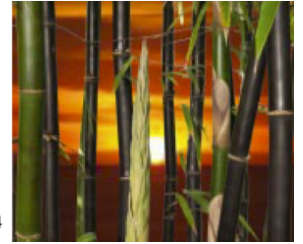

Hours: Please call for appt
 Accepted Payment Types: PayPal, Cash, Check

Size	Description	Price
Bambusa chungii, Tropical Blue Bamboo		
7G / 14"		\$65.00 each
25G / 21"		\$250.00 each
Field Grown		Call
Bambusa dolichomerithalla 'Green stripe-stem', Green stripe-stem bamboo		
15G / 17"		Call
Bambusa eutuldoides 'Viridivittata', Asian Lemon Bamboo		
7G / 14"		\$70.00 each
15G / 17"		\$125.00 each
Field Grown		Call
Bambusa glaucophylla, Malay Dwarf Variegated Bamboo		
25G / 21"		Call
Bambusa lako, Timor Black Bamboo		
3G / 10"		\$30.00 each
15G / 17"		\$125.00 each
25G / 21"		\$230.00 each
Field Grown	Florida Fancy, Full / Low Branched, Grade #1	Call
Bambusa malingensis, Maling Bamboo, Seabreeze Bamboo		
3G / 10"		Call
15G / 17"		\$110.00 each
Field Grown		Call
Bambusa textilis 'Gracilis', Graceful Bamboo, Weaver's Bamboo		
3G / 10"		Call
7G / 14"	Full / Low Branched	Call
15G / 17"	Full / Low Branched	Call
25G / 21"		\$160.00 each

Field Grown	Call
Bambusa textilis 'Mutabilis', Emerald Bamboo	
25G / 21"	\$135.00 each
Bambusa textilis fusca, Graceful Bamboo, Weaver's Bamboo	
Field Grown	Call
Bambusa vulgaris 'Vittata', Golden Hawaiian Stripe Bamboo	
3G / 10"	\$9.00 each
Bambusa vulgaris 'Wamin', Dwarf Buddha Belly Bamboo	
3G / 10"	\$14.00 each
7G / 14"	\$27.00 each
15G / 17"	\$50.00 each
25G / 21"	\$95.00 each
Field Grown	Call
Dendrocalamus asper 'Hitam', Hitam Bamboo	
25G / 21"	Call
Dendrocalamus minor amoenus, Angel Mist Bamboo	
25G / 21"	\$200.00 each
Field Grown	Call
Field Grown	Call
Dimocarpus longan 'Kohala', Longan (Edible)	
3G / 10"	\$15.00 each
Gigantochloa atrovioacea, Tropical Black Bamboo	
Field Grown	Call
Phyllostachys aurea, Golden Bamboo	
7G / 14"	\$70.00 each
25G / 21"	\$100.00 each
Phyllostachys nigra, Black Bamboo	
25G / 21"	\$125.00 each
Schizostachyum Brachycladum ???Yellow???, Sacred Bali Bamboo	
Field Grown	Call
Thyrsostachys siamensis, Affinity Bamboo, Monastery Bamboo	
7G / 14"	\$60.00 each
Field Grown	Call